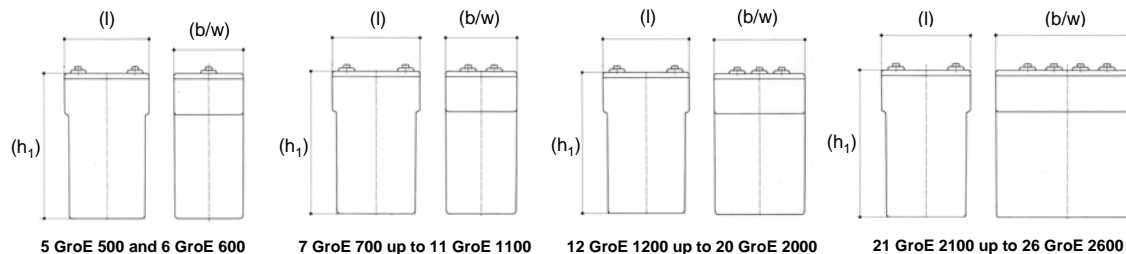

* The above mentioned height can differ depending on the used vent(s)

** Acid density $d_N = 1,22 \text{ kg/l}$

Container, terminal and torque

Container:

SAN (Styrolacrylnitril)

20 Nm